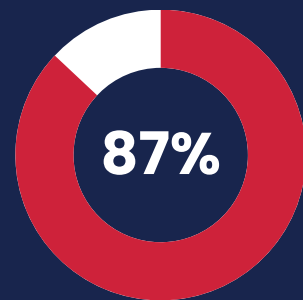

Website Loading Times

Statistics you need to know in 2023

As Page Load Time grows from:

- 1s to 3s, the likelihood of bounce increases by 32%
- 1s to 5s, the likelihood of bounce increases by 90%
- 1s to 6s, the likelihood of bounce increases by 106%
- 1s to 10s, the likelihood of a bounce increases by 123%

And...40% of consumers will wait no more than three seconds for a web page to render before abandoning the site

53% of mobile website visits are abandoned if pages take over 3 seconds to load, that's over half your users.

Even a 2-second delay in page load time resulted in abandonment rates of up to:

Average speed index

Across different industries in the UK

*All data is from an article by www.hobo-web.co.uk